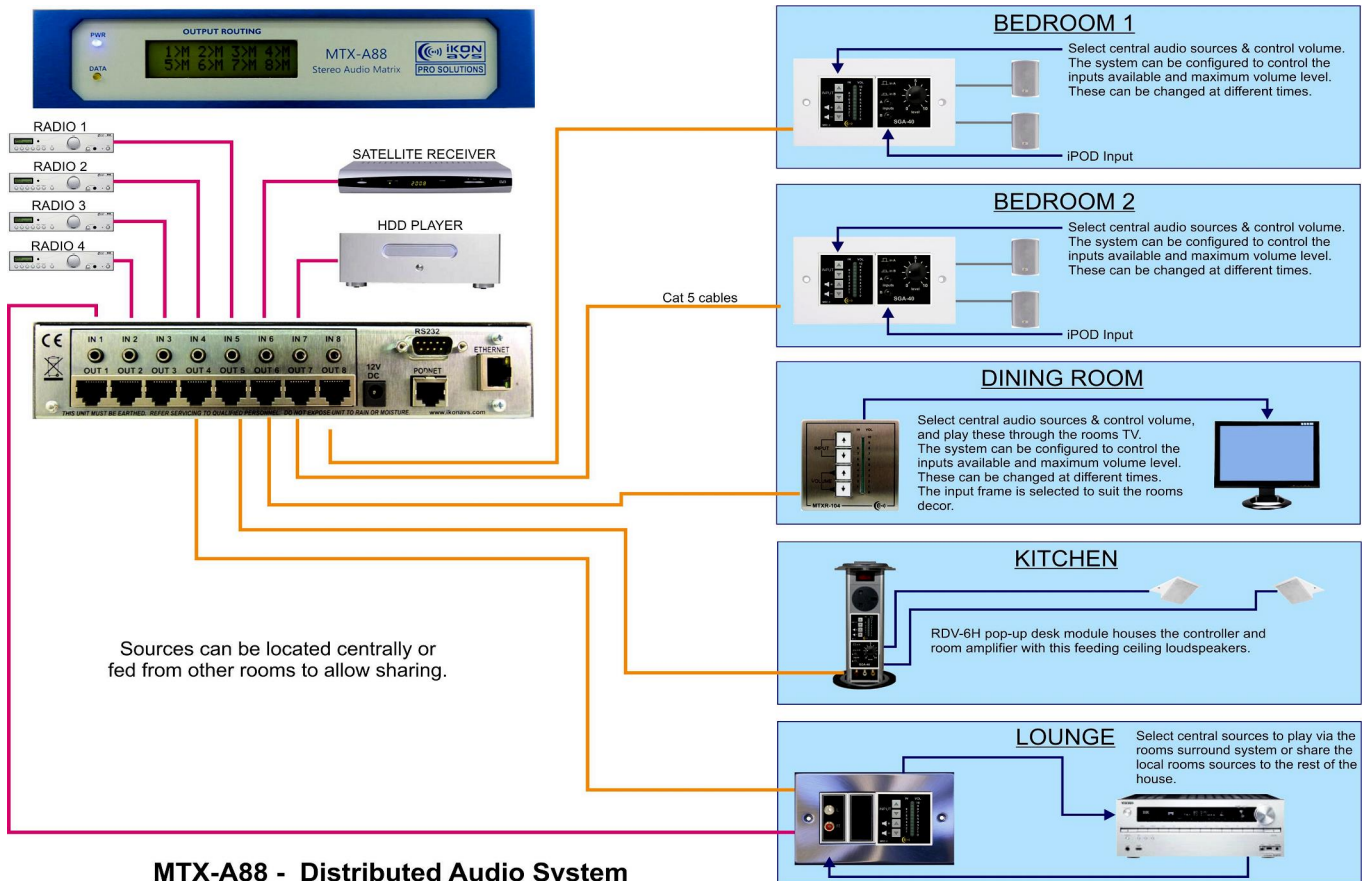

MTX-A88 Typical House System

Typical Use

Houses, Offices, Meeting rooms, restaurants & bars or anywhere distributed audio with local control is required.

Description

The MTX-A88 is centrally located and the audio sources are connected directly. In the diagram this consists of four radio tuners along with a satellite receiver and HDD Jukebox. Each room has its own control panel and local amplifier allowing selection of any input and control over the volume.

The lounge uses the line level output of the panel to feed an independent Hi-Fi system and this system has a return feed to the MTX-A88 allowing the music to be shared.

The dining rooms line level output feeds via the room TV.

Control and installation

Connection between the matrix and a remote room consists of a single Cat5 cable for power, control and audio. Amplifiers need to be locally powered.

The configuration software allows selection of which inputs can be accessed by each panel and also to set upper and lower volume thresholds. These can be stored into 8 presets to allow the available inputs and volume range to be changed to suit different conditions or times of the day,

Accessories

The MTX-A88 is supplied complete with a 12V power supply and a range of remote panels is available including a 50mm modular version.

Separate amplifiers along with desk modules and wall panels are available from our range.