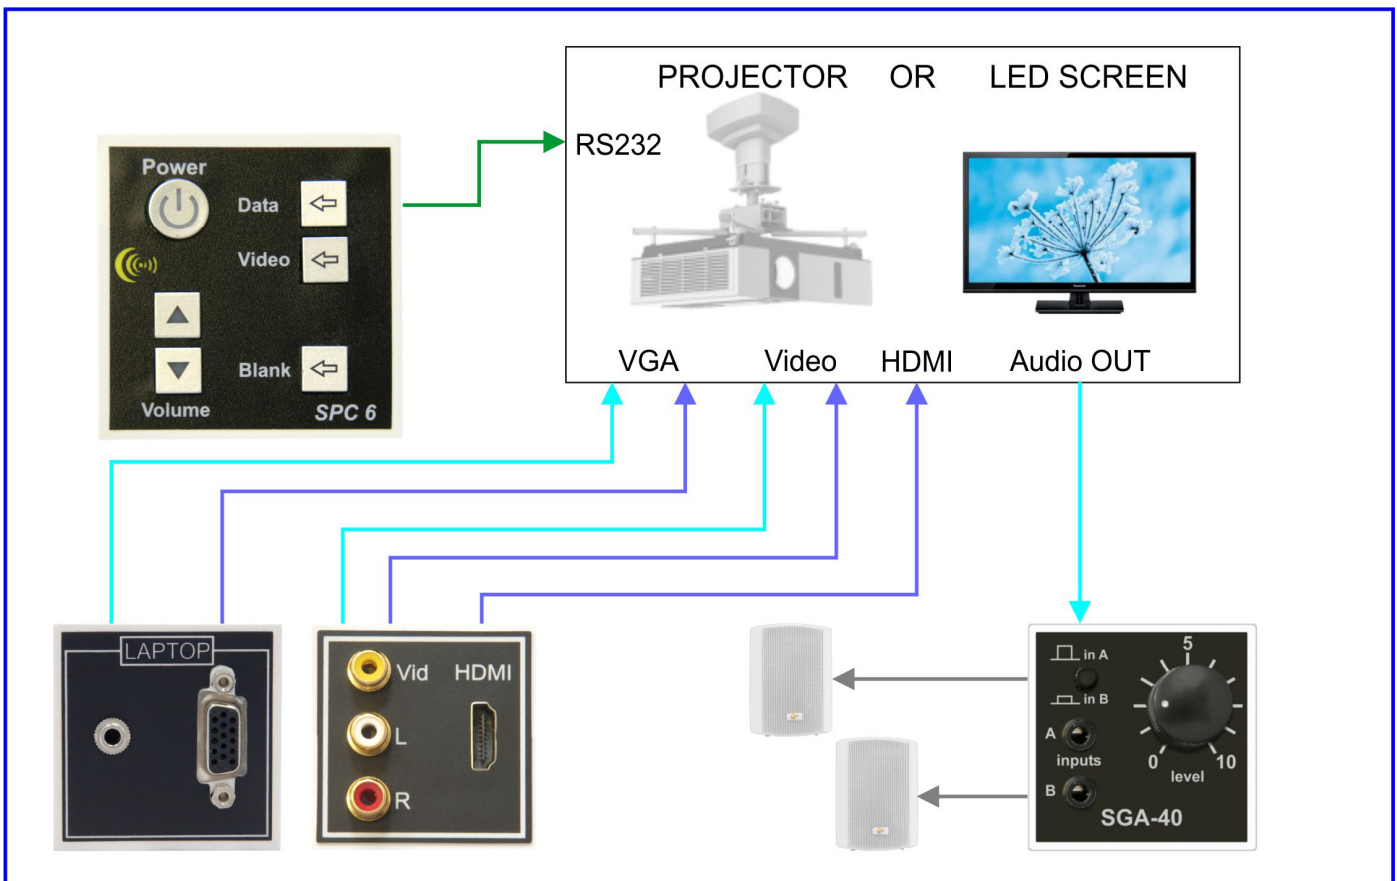

SPC-6 Typical Application

The SPC-6 provides control of a video projector or flat screen display using either the internal or external speakers and amplification.

Typical Use

Classrooms, meeting rooms, exhibitions, hotels, bars & restaurants or anywhere where control over a display is required.

Description

The SPC-6 is connected to the RS232 port of the display to control power and input select. It supports selection of 1 x PC input and 2 x Video input allowing both composite video and HDMI to be used with the audio switched simultaneously with the video. Control of the volume is also carried out on the display and can use the internal amplifier and speakers or external units. The diagram above shows the SGA-40 amplifier used and this is suitable for classrooms and small meeting rooms. All inputs to the display can be directly connected or fed via wall panels as illustrated.

Control and installation

To program the unit it is only necessary to download a library module for complete control over the display. Full customisation over input selection (e.g. warm up and cool down times) is also provided.

Accessories

The SPC-6 is supplied complete with a white UK size mounting frame and a 12V power supply. Please select input panels from our wide range available in a variety of configurations.

The SPC-6 can be fitted into one of our desk access modules along with input panels from our Euro range as well as the SGA-40 amplifier.