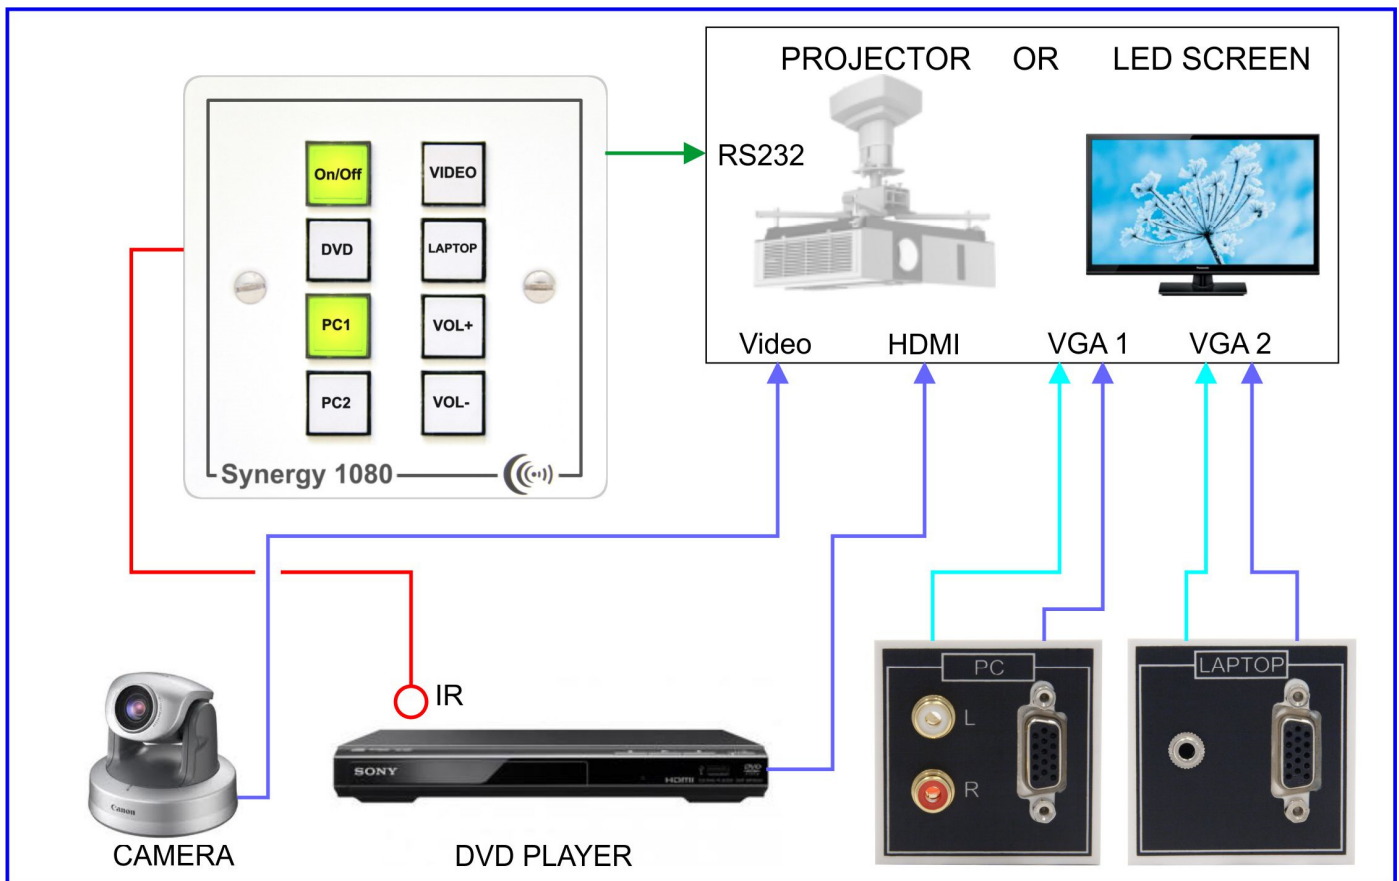

SYNERGY 1080 Display Control Application

The Synergy 1080 can be used to provide control of a video projector or flat screen display along with additional IR devices.

Typical Use

Classrooms, meeting rooms, conference rooms, hotels, bars & restaurants or anywhere that control over displays and sources is required.

Description

The buttons on the Synergy 1080 can be configured for almost any application and in this example are configured for control over the display via RS232 as well as a DVD player via Infrared.

Buttons can be given multiple functions so the DVD button not only configures the display to use the HDMI input it also stops and starts playback.

Input select for two PC's and a Laptop are provided and control of the volume can be carried out on the display or externally using an IR controlled amplifier. All inputs to the display can be directly connected or fed via wall panels as illustrated.

Control and installation

The unit is programmed using the Synergy software that incorporates libraries for most common displays and players along with built in routines to handle the displays requirements. It is UK single gang size, 86mm x 86mm, and will fit both surface and recessed single gang back boxes and frames.